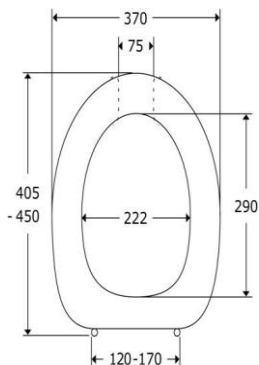

Specialist Toilet Seats

DANIA

An ergonomically designed seat that is well suited to most people. Sideways transfer is easy because the seat is rather flat. The cover is comfortable to sit on, and when set upright it gives good support to the back.

Dania is available with an open front, which makes it suitable as a bidet seat. With easy access for a handheld showerhead.