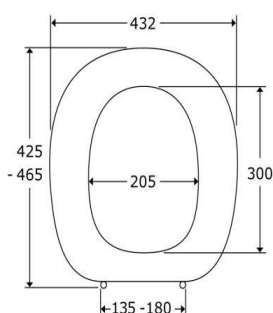

ERGOSIT

Large, wide sitting surface with good support. Especially well suited to "large" adults with digestive problems. The bowels are stimulated by the seat's contoured surface that presses and acts on the thigh muscles and nerves.

Grooves at the back prevent adhesion.