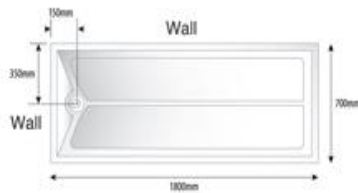

EASY ACCESS TRAYS

Our Easy Access trays are available in a variety of sizes and suitable for all floor types. Our non-handed 40mm shower trays give versatility an easy installation. They can either be recessed for level access or surface mounted as a step-in version. Each tray has sufficient fall to the waste to ensure that water runs away quickly. All trays are non-handed for ease of use, however if you are looking for handed trays we have over 20 styles and sizes just ring us and we will be happy to assist.

C1 1000x1000mm

C2 1000x700mm

C 3 1000x800mm

C4 1200x700mm

C5 1200x800mm

C6 1300x700mm

C7 1300x800mm

C8 1400x700mm

C9 1400x800mm

C10 1500x700mm

C11 1500x800mm

C12 1700x700mm

C13 1700x800mm

C14 1800x700mm

C15 1800x800mm