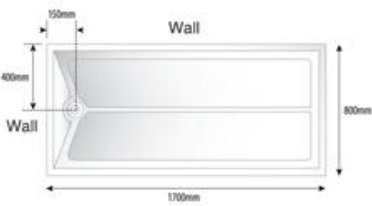

EASY ACCESS TRAYS

Our Easy Access trays are available in a variety of sizes and suitable for all floor types. Our non-handed 40mm shower trays give versatility an easy installation. They can either be recessed for level access or surface mounted as a step-in version. Each tray has sufficient fall to the waste to ensure that water runs away quickly. All trays are non-handed for ease of use, however if you are looking for handed trays we have over 20 styles and sizes just ring us and we will be happy to assist.

C9 1400x800mm

C10 1500x700mm

C11 1500x800mm

C12 1700x700mm

C13 1700x800mm

C14 1800x700mm

C15 1800x800mm