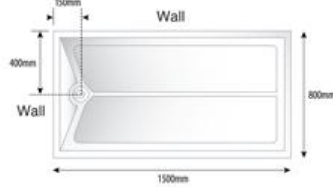

EASY ACCESS TRAYS

Our Easy Access trays are available in a variety of sizes and suitable for all floor types. Our non-handed 40mm shower trays give versatility an easy installation. They can either be recessed for level access or surface mounted as a step-in version. Each tray has sufficient fall to the waste to ensure that water runs away quickly. All trays are non-handed for ease of use, however if you are looking for handed trays we have over 20 styles and sizes just ring us and we will be happy to assist.

C1 1000x1000mm

C2 1000x700mm

C 3 1000x800mm

C4 1200x700mm

C5 1200x800mm

C6 1300x700mm

C7 1300x800mm

C8 1400x700mm

C9 1400x800mm

C10 1500x700mm

C11 1500x800mm

C12 1700x700mm

C13 1700x800mm

C14 1800x700mm

C15 1800x800mm