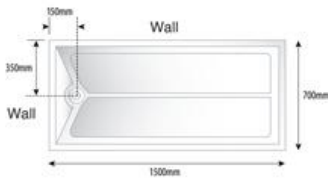

EASY ACCESS TRAYS

Our Easy Access trays are available in a variety of sizes and suitable for all floor types. Our non-handed 40mm shower trays give versatility an easy installation. They can either be recessed for level access or surface mounted as a step-in version. Each tray has sufficient fall to the waste to ensure that water runs away quickly. All trays are non-handed for ease of use, however if you are looking for handed trays we have over 20 styles and sizes just ring us and we will be happy to assist.

C1 1000x1000mm

C2 1000x700mm

C 3 1000x800mm

C4 1200x700mm

C5 1200x800mm

C6 1300x700mm

C7 1300x800mm

C8 1400x700mm

C9 1400x800mm

C10 1500x700mm

C11 1500x800mm

C12 1700x700mm

C13 1700x800mm

C14 1800x700mm

C15 1800x800mm