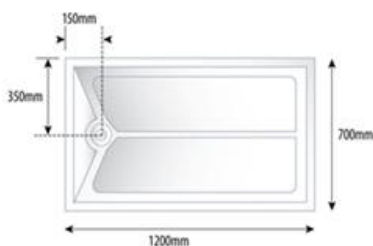

EASY ACCESS TRAYS

Our Easy Access trays are available in a variety of sizes and suitable for all floor types. Our non-handed 40mm shower trays give versatility an easy installation. They can either be recessed for level access or surface mounted as a step-in version. Each tray has sufficient fall to the waste to ensure that water runs away quickly. All trays are non-handed for ease of use, however if you are looking for handed trays we have over 20 styles and sizes just ring us and we will be happy to assist.

C1 1000x1000mm

C2 1000x700mm

C 3 1000x800mm

C4 1200x700mm

C5 1200x800mm

C6 1300x700mm

C7 1300x800mm

C8 1400x700mm

C9 1400x800mm

C10 1500x700mm

C11 1500x800mm

C12 1700x700mm

C13 1700x800mm

C14 1800x700mm

C15 1800x800mm