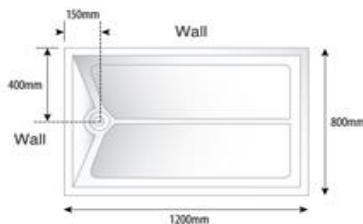

EASY ACCESS TRAYS

Our Easy Access trays are available in a variety of sizes and suitable for all floor types. Our non-handed 40mm shower trays give versatility an easy installation. They can either be recessed for level access or surface mounted as a step-in version. Each tray has sufficient fall to the waste to ensure that water runs away quickly. All trays are non-handed for ease of use, however if you are looking for handed trays we have over 20 styles and sizes just ring us and we will be happy to assist.

C1 1000x1000mm

C2 1000x700mm

C 3 1000x800mm

C4 1200x700mm

C5 1200x800mm

C6 1300x700mm

C7 1300x800mm

C8 1400x700mm

C9 1400x800mm

C10 1500x700mm

C11 1500x800mm

C12 1700x700mm

C13 1700x800mm

C14 1800x700mm

C15 1800x800mm