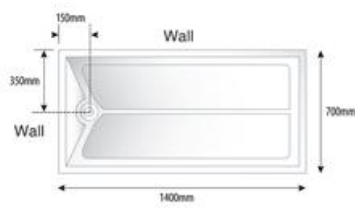

EASY ACCESS TRAYS

Our Easy Access trays are available in a variety of sizes and suitable for all floor types. Our non-handed 40mm shower trays give versatility an easy installation. They can either be recessed for level access or surface mounted as a step-in version. Each tray has sufficient fall to the waste to ensure that water runs away quickly. All trays are non-handed for ease of use, however if you are looking for handed trays we have over 20 styles and sizes just ring us and we will be happy to assist.

C1 1000x1000mm

C2 1000x700mm

C 3 1000x800mm

C4 1200x700mm

C5 1200x800mm

C6 1300x700mm

C7 1300x800mm

C8 1400x700mm

C9 1400x800mm

C10 1500x700mm

C11 1500x800mm

C12 1700x700mm

C13 1700x800mm

C14 1800x700mm

C15 1800x800mm