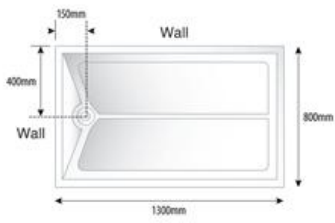

EASY ACCESS TRAYS

Our Easy Access trays are available in a variety of sizes and suitable for all floor types. Our non-handed 40mm shower trays give versatility an easy installation. They can either be recessed for level access or surface mounted as a step-in version. Each tray has sufficient fall to the waste to ensure that water runs away quickly. All trays are non-handed for ease of use, however if you are looking for handed trays we have over 20 styles and sizes just ring us and we will be happy to assist.

C1 1000x1000mm

C2 1000x700mm

C 3 1000x800mm

C4 1200x700mm

C5 1200x800mm

C6 1300x700mm

C7 1300x800mm

C8 1400x700mm

C9 1400x800mm

C10 1500x700mm

C11 1500x800mm

C12 1700x700mm

C13 1700x800mm

C14 1800x700mm

C15 1800x800mm