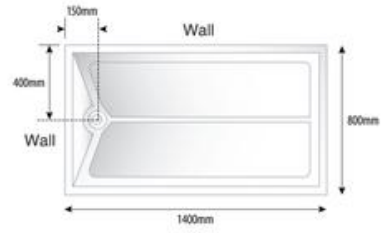

EASY ACCESS TRAYS

Our Easy Access trays are available in a variety of sizes and suitable for all floor types. Our non-handed 40mm shower trays give versatility an easy installation. They can either be recessed for level access or surface mounted as a step-in version. Each tray has sufficient fall to the waste to ensure that water runs away quickly. All trays are non-handed for ease of use, however if you are looking for handed trays we have over 20 styles and sizes just ring us and we will be happy to assist.

C1 1000x1000mm

C2 1000x700mm

C 3 1000x800mm

C4 1200x700mm

C5 1200x800mm

C6 1300x700mm

C7 1300x800mm

C8 1400x700mm

C9 1400x800mm

C10 1500x700mm

C11 1500x800mm

C12 1700x700mm

C13 1700x800mm

C14 1800x700mm

C15 1800x800mm