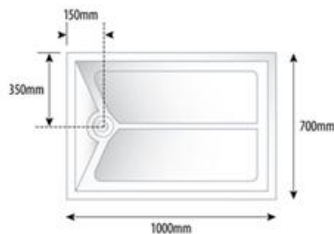

EASY ACCESS TRAYS

Our Easy Access trays are available in a variety of sizes and suitable for all floor types. Our non-handed 40mm shower trays give versatility an easy installation. They can either be recessed for level access or surface mounted as a step-in version. Each tray has sufficient fall to the waste to ensure that water runs away quickly. All trays are non-handed for ease of use, however if you are looking for handed trays we have over 20 styles and sizes just ring us and we will be happy to assist.

All of our Easy Access Shower Trays are manufactured using sustainable practices. They are all manufactured in the UK and Ireland which limits our carbon emissions. The Trays come with a trap, fitting instructions, warranty and complete peace of mind that they have been tested to a very high degree following British safety standards.

C1 1000x1000mm

C2 1000x700mm

C 3 1000x800mm

C4 1200x700mm

C5 1200x800mm

C6 1300x700mm

C7 1300x800mm

C8 1400x700mm

C9 1400x800mm

C10 1500x700mm

C11 1500x800mm

C12 1700x700mm

C13 1700x800mm

C14 1800x700mm

C15 1800x800mm