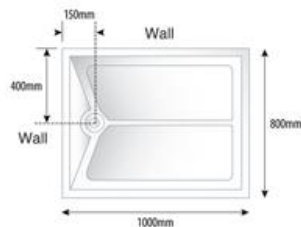

EASY ACCESS TRAYS

Our Easy Access trays are available in a variety of sizes and suitable for all floor types. Our non-handed 40mm shower trays give versatility an easy installation. They can either be recessed for level access or surface mounted as a step-in version. Each tray has sufficient fall to the waste to ensure that water runs away quickly. All trays are non-handed for ease of use, however if you are looking for handed trays we have over 20 styles and sizes just ring us and we will be happy to assist.

All of our Easy Access Shower Trays are manufactured using sustainable practices. They are all manufactured in the UK and Ireland which limits our carbon emissions. The Trays come with a trap, fitting instructions, warranty and complete peace of mind that they have been tested to a very high degree following British safety standards.

C1 1000x1000mm

C2 1000x700mm

C 3 1000x800mm

C4 1200x700mm

C5 1200x800mm

C6 1300x700mm

C7 1300x800mm

C8 1400x700mm

C9 1400x800mm

C10 1500x700mm

C11 1500x800mm

C12 1700x700mm

C13 1700x800mm

C14 1800x700mm

C15 1800x800mm