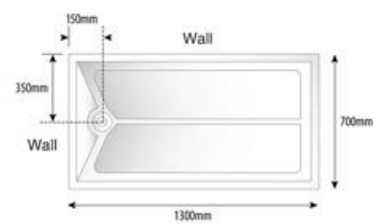

EASY ACCESS TRAYS

Our Easy Access trays are available in a variety of sizes and suitable for all floor types. Our non-handed 40mm shower trays give versatility an easy installation. They can either be recessed for level access or surface mounted as a step-in version. Each tray has sufficient fall to the waste to ensure that water runs away quickly. All trays are non-handed for ease of use, however if you are looking for handed trays we have over 20 styles and sizes just ring us and we will be happy to assist.

C1 1000x1000mm

C2 1000x700mm

C 3 1000x800mm

C4 1200x700mm

C5 1200x800mm

C6 1300x700mm

C7 1300x800mm

C8 1400x700mm

C9 1400x800mm

C10 1500x700mm

C11 1500x800mm

C12 1700x700mm

C13 1700x800mm

C14 1800x700mm

C15 1800x800mm