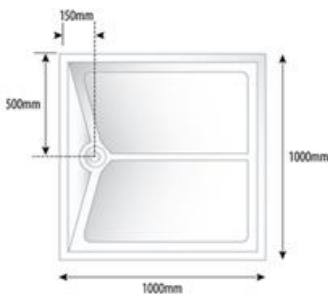

EASY ACCESS TRAYS

Our Easy Access trays are available in a variety of sizes and suitable for all floor types. Our non-handed 40mm shower trays give versatility an easy installation. They can either be recessed for level access or surface mounted as a step-in version. Each tray has sufficient fall to the waste to ensure that water runs away quickly. All trays are non-handed for ease of use, however if you are looking for handed trays we have over 20 styles and sizes just ring us and we will be happy to assist.

All of our Easy Access Shower Trays are manufactured using sustainable practices. They are all manufactured in the UK and Ireland which limits our carbon emissions. The Trays come with a trap, fitting instructions, warranty and complete peace of mind that they have been tested to a very high degree following British safety standards.

C1 1000x1000mm

C2 1000x700mm

C 3 1000x800mm

C4 1200x700mm

C5 1200x800mm

C6 1300x700mm

C7 1300x800mm

C8 1400x700mm

C9 1400x800mm

C10 1500x700mm

C11 1500x800mm

C12 1700x700mm

C13 1700x800mm

C14 1800x700mm

C15 1800x800mm