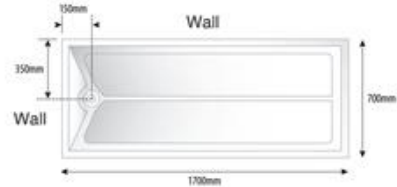

EASY ACCESS TRAYS

Our Easy Access trays are available in a variety of sizes and suitable for all floor types. Our non-handed 40mm shower trays give versatility an easy installation. They can either be recessed for level access or surface mounted as a step-in version. Each tray has sufficient fall to the waste to ensure that water runs away quickly. All trays are non-handed for ease of use, however if you are looking for handed trays we have over 20 styles and sizes just ring us and we will be happy to assist.

C1 1000x1000mm

C2 1000x700mm

C 3 1000x800mm

C4 1200x700mm

C5 1200x800mm

C6 1300x700mm

C7 1300x800mm

C8 1400x700mm

C9 1400x800mm

C10 1500x700mm

C11 1500x800mm

C12 1700x700mm

C13 1700x800mm

C14 1800x700mm

C15 1800x800mm